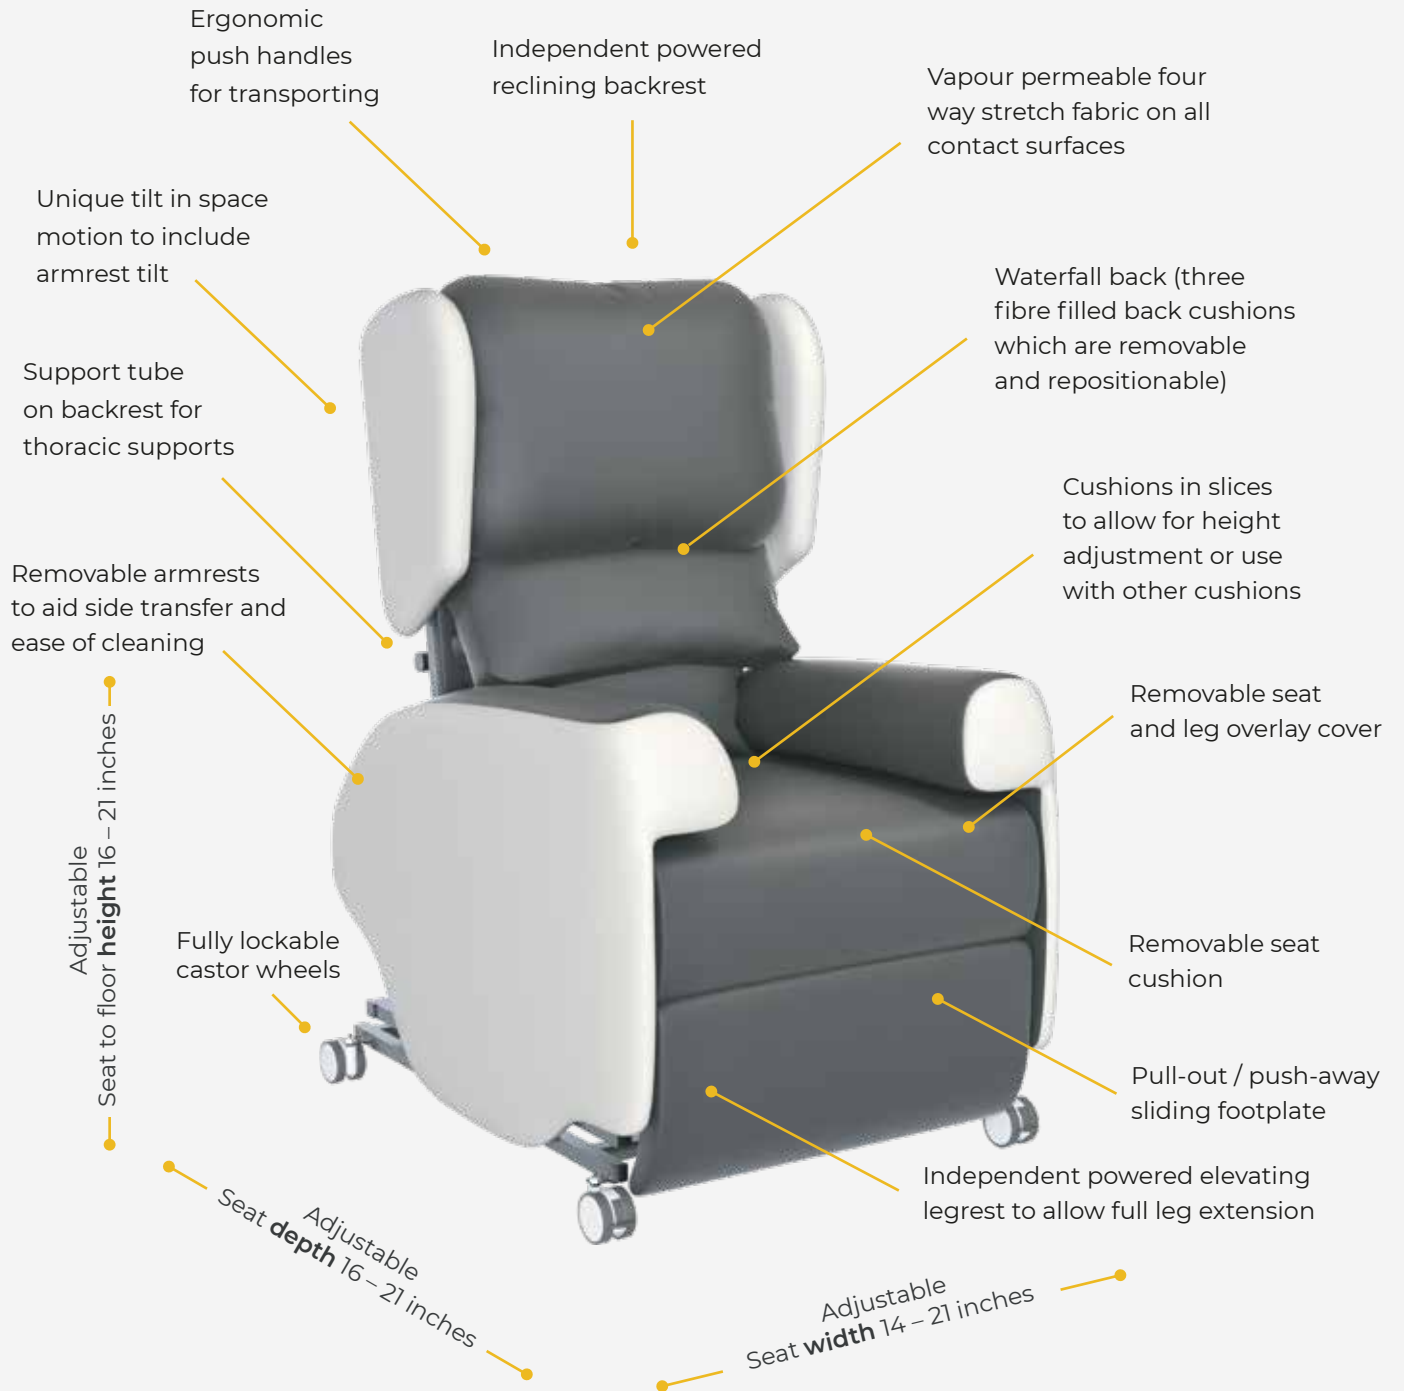

Fully electric motors to reduce discomfort

Release additional pressure thanks to our dual motor riser recliner, with your choice of single or dual rise and recline actions to suit space, style and support.

modulo: Porter comes with swivel castors and rear brakes, putting you firmly in control of your comfort.

GET IN TOUCH

0113 262 8000

Mon - Fri: 9:00am - 5:00pm

admin@moduloseating.com

www.moduloseating.com