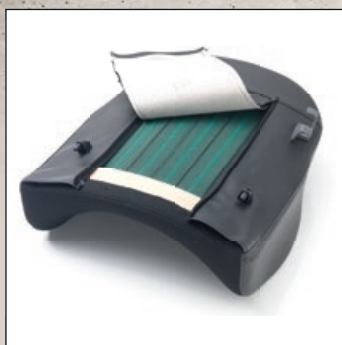

DIETZ Power has chosen to offer our wheelchairs for heavier users in front-wheel drive. This works best in practice, as the users centre of gravity is often further forwards on the chair.

SANGO xxl

To make standing transfers easier, the SANGO xxl can be fitted with an optional 'Catapult' anterior tilt mechanism to support both the user and any carers.

In addition to all of this, users of the SANGO xxl can opt for powered adjustments (such as a backrest recline, seat tilt adjustment, seat lift) up to the maximum user weight.

SEGO xxl seating system

Size seat cushion